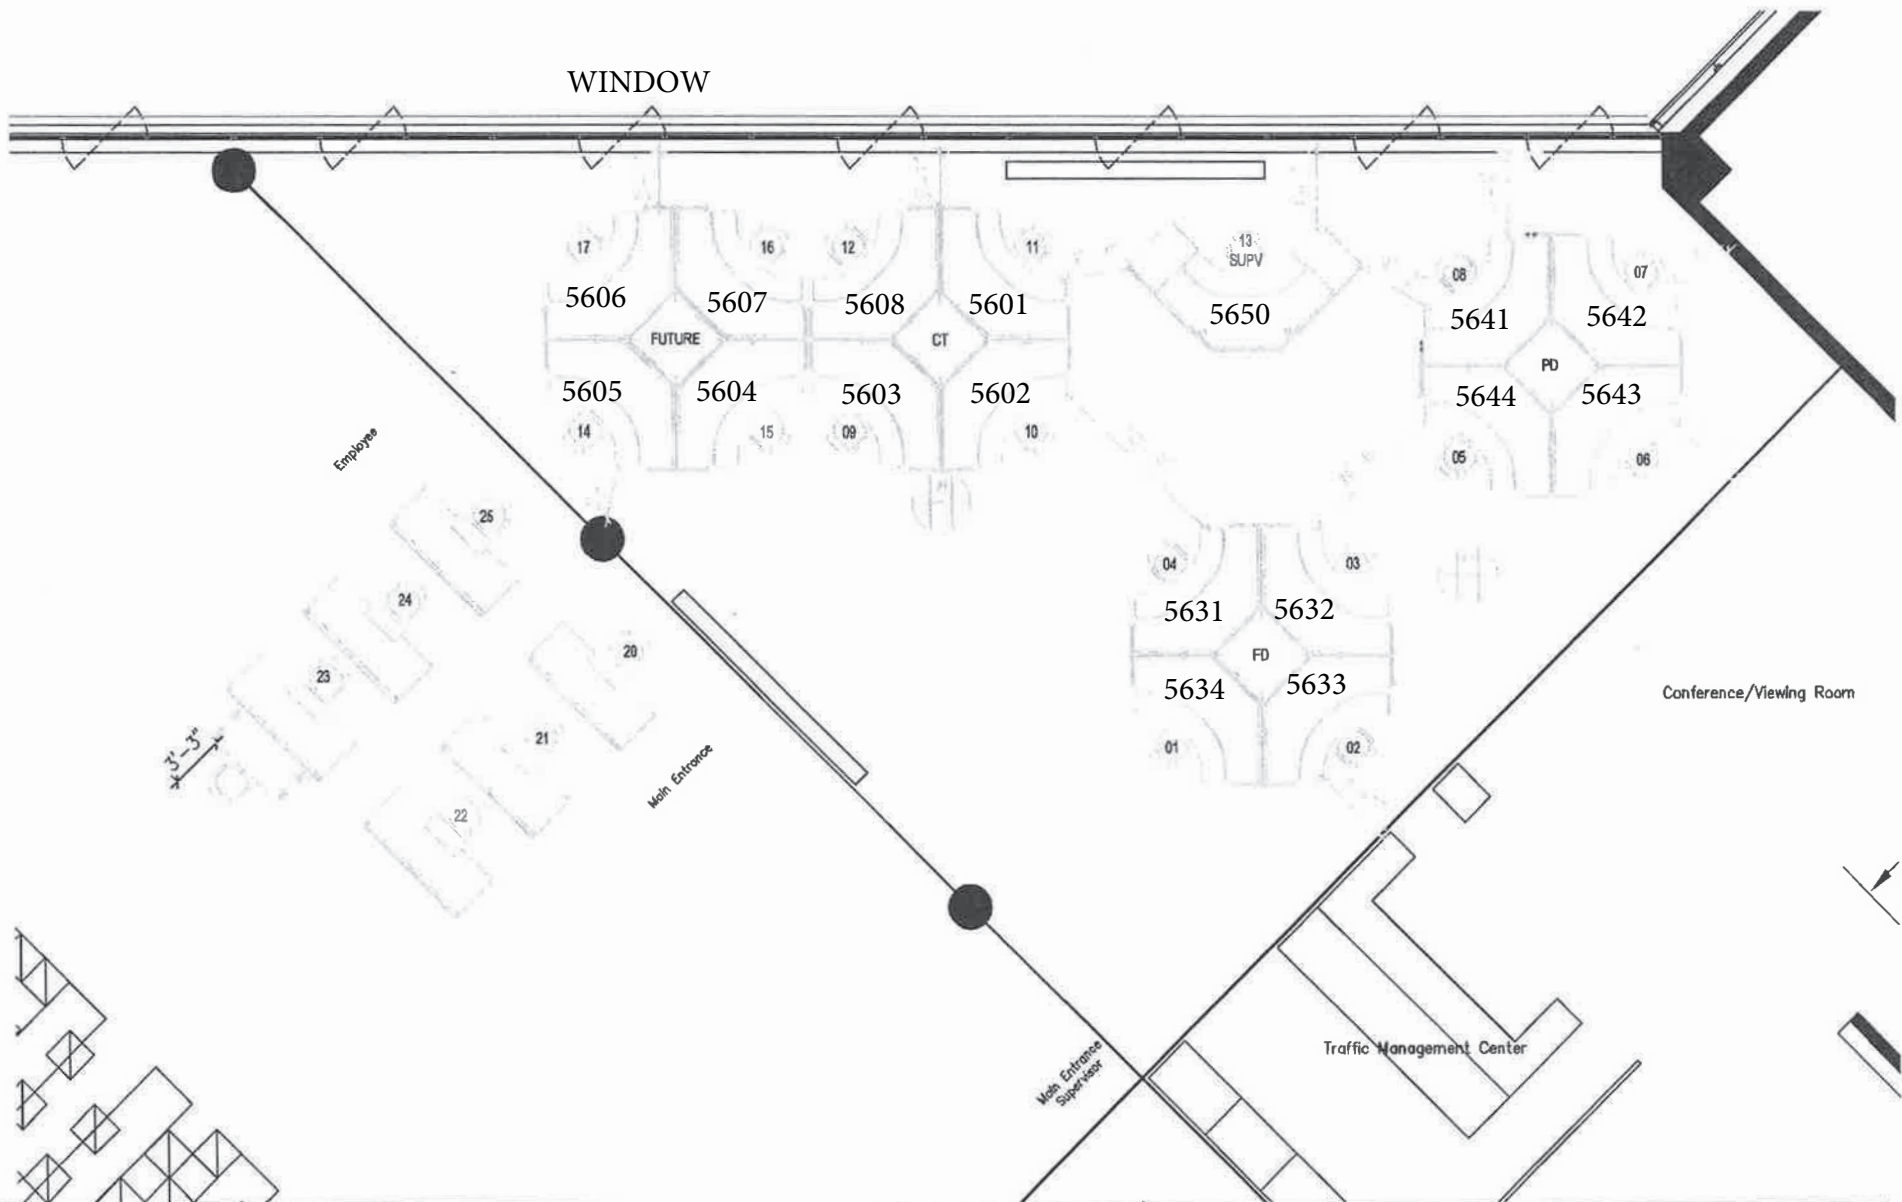

Please verify all dimensions on this drawing to be correct.

This material is the property of Watson Dispatch and may not be reproduced, copied or utilized without prior written permission of Watson Furniture Group, Inc.

CONSOLES FOR HEROES 26246 Twelve Trees Lane Poulsbo, Washington 98370 (800) 426-1202	PROJECT: <u>NORCOM IV</u>	DRAWN BY: <u>MCS</u> DATE: <u>4/21/09</u>	CHECKED BY: _____ DATE: _____	OPTION SYNERGY FULLLIFT CONSOLES 48 ARCHED 3648 90° PRIMARY 48" PANELS - 42" DEEP SYSTEM	PG OF
	CLIENT: _____	LOCATION: <u>BELLEVUE, WA</u>	PROJECT MANAGER: <u>BJD</u>	SCALE: <u>3/32" = 1'</u>	REV
APPROVED: _____ DATE: _____	FILE: <u>NORCOMIV-E-031709-CLEAN</u>